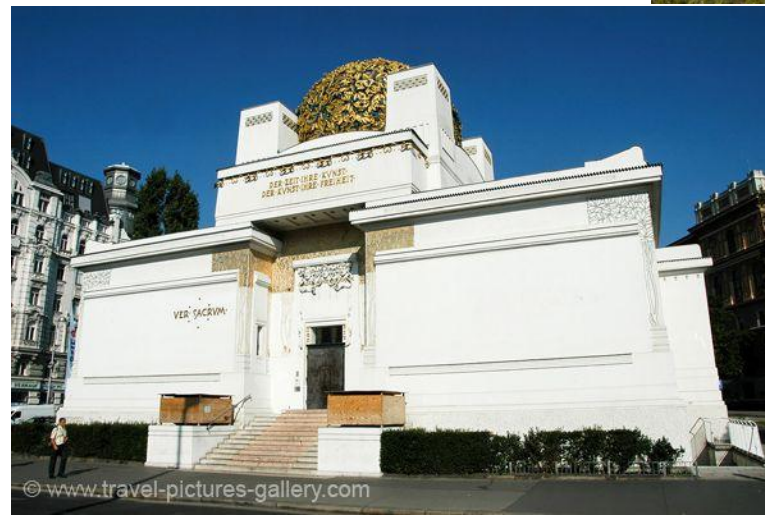

The Victorian Age

- **Art Nouveau**
 - **Antoni Gaudi (1852)**
 - **Sagrada Familia, Barcelona (1883-..)**
 - **Casa Batllo, Barcelona (1905)**
 - **Otto Wagner: Steinhof Asylum, Vienna (1905)**
 - **Joseph Maria Olbricht: Secession Gallery, Vienna (1899)**

The Victorian Age

- **Art Nouveau**

Sagrada Familia

Casa Batllo

Steinhof
Asylum

Secession Gallery

The Victorian Age

- **Art Nouveau/ USA**

- **Louis Sullivan (1856)**

- **Carson Pirie Scott, Chicago (1904)**

- **“Form ever follows Function”**

- **Bernard Maybeck (1862)**

- **Palace of Fine Arts, San Francisco (1915)**

This is a chapter in piero scaruffi's "A Visual History of the Visual Arts": <http://www.scaruffi.com/art/history>